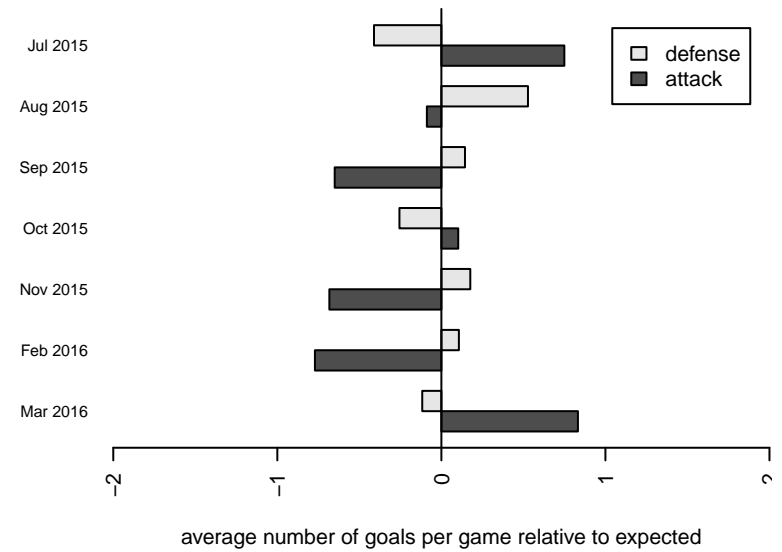

Performance relative to 13 month average