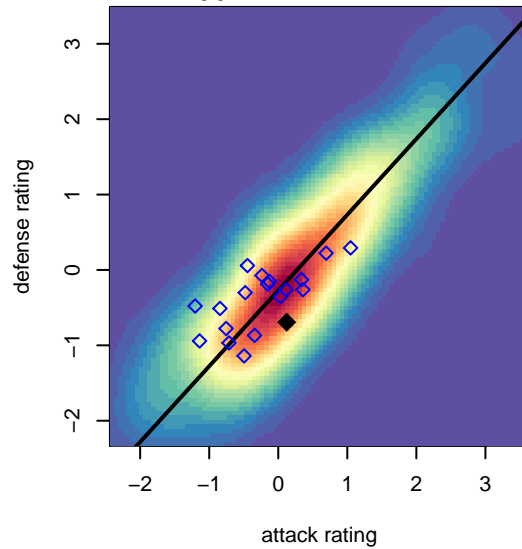

**attack and defense rating
relative to others at age
and all opponents in last 13 months**