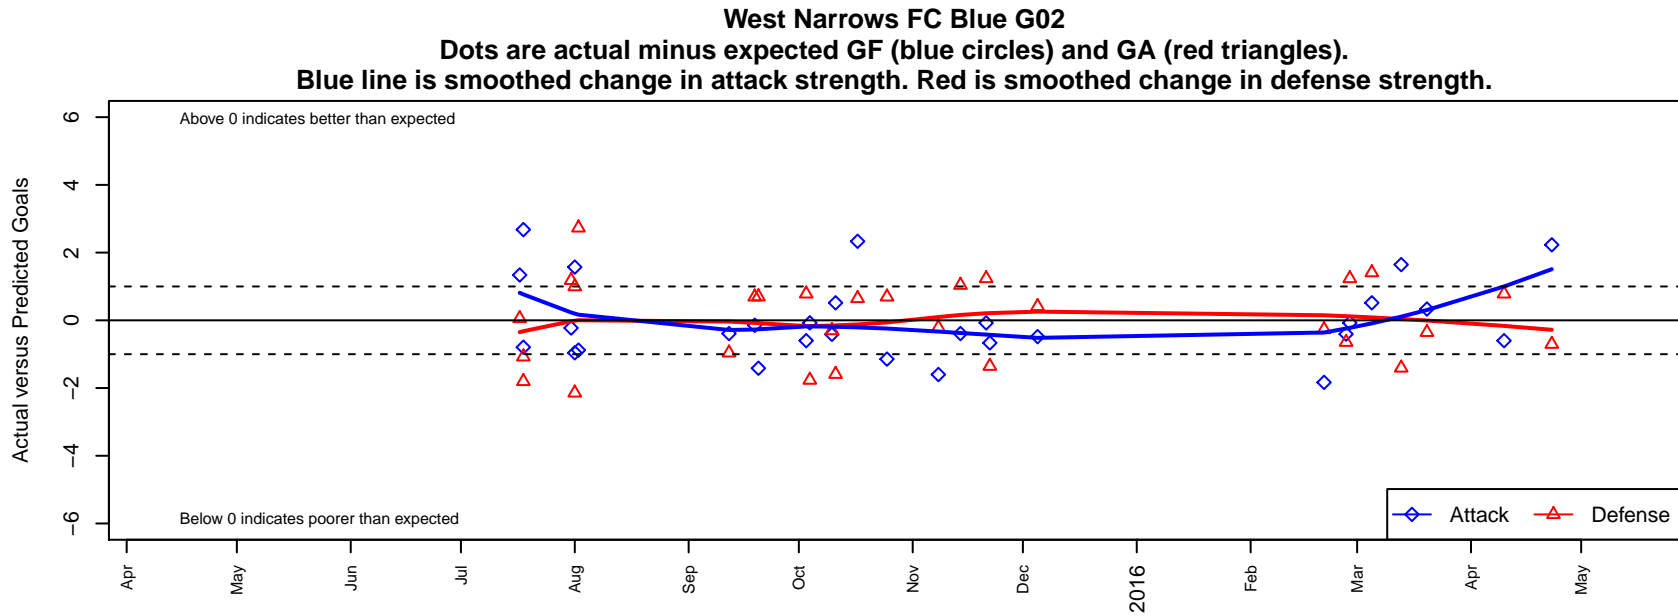

**attack and defense variance (black dot)
relative to other teams
and top 10 in region**

**attack and defense rating
relative to others at age
and all opponents in last 13 months**

West Narrows FC Blue G02

West Narrows FC
Gig Harbor, WA
G02 total strength=718
attack=1.13 defense=0.5
fall league = PSPL Classic 2 U13
spr league = Spr PSPL Classic 2 U13

alt names used:
West Narrows F.C. Blue G'02
West Narrows GU13 02 Blue
WNFC Blue G'02
West Narrows F.C. Blue G'02

Venues played:
2015 KITG GU13 Green
2015 Dungeness Cup GU13 Olympic
2015 PSPL Classic 2 U13
2015 Spr PSPL Classic 2 U13