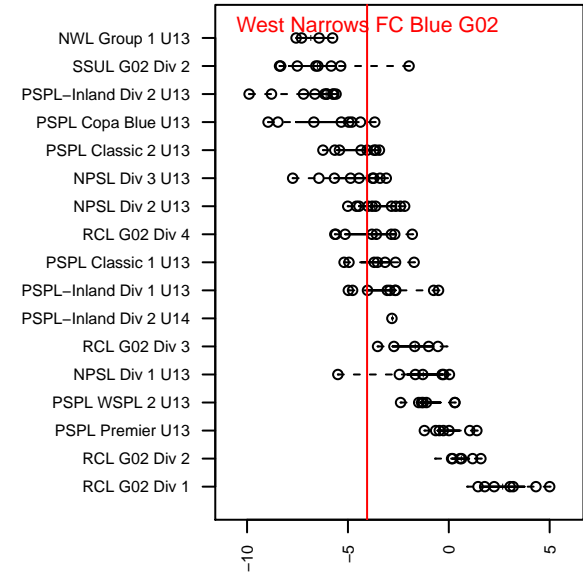

**attack and defense rating
relative to others at age
and all opponents in last 13 months**