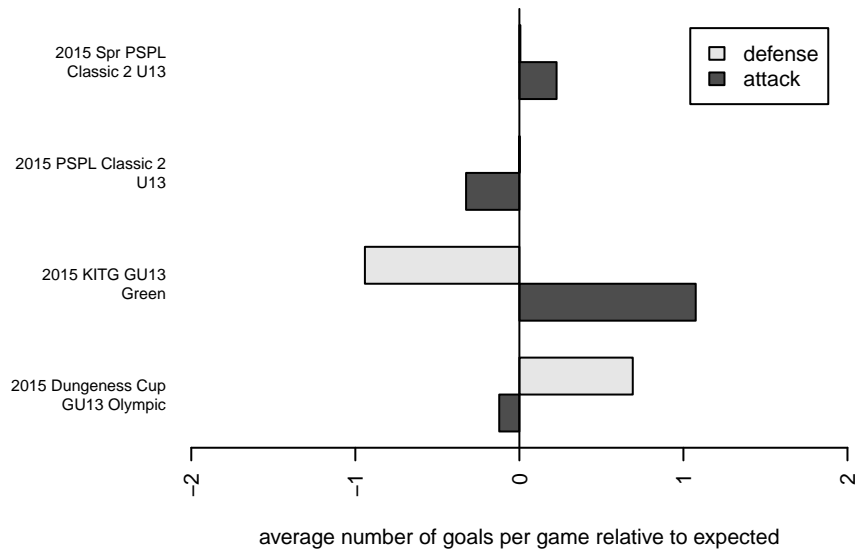

Performance relative to 13 month average