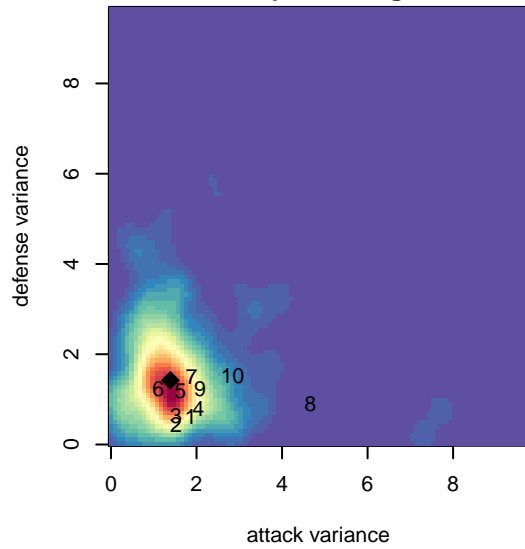

West Narrows FC Blue G02

West Narrows FC
 Gig Harbor, WA
 G02 total strength=718
 attack=1.13 defense=0.5
 fall league = PSPL Classic 2 U13
 spr league = Spr PSPL Classic 2 U13

alt names used:
 West Narrows F.C. Blue G'02
 West Narrows GU13 02 Blue
 WNFC Blue G'02
 West Narrows F.C. Blue G'02

Venues played:
 2015 KITG GU13 Green
 2015 Dungeness Cup GU13 Olympic
 2015 PSPL Classic 2 U13
 2015 Spr PSPL Classic 2 U13

**attack and defense variance (black dot)
relative to other teams
and top 10 in region**